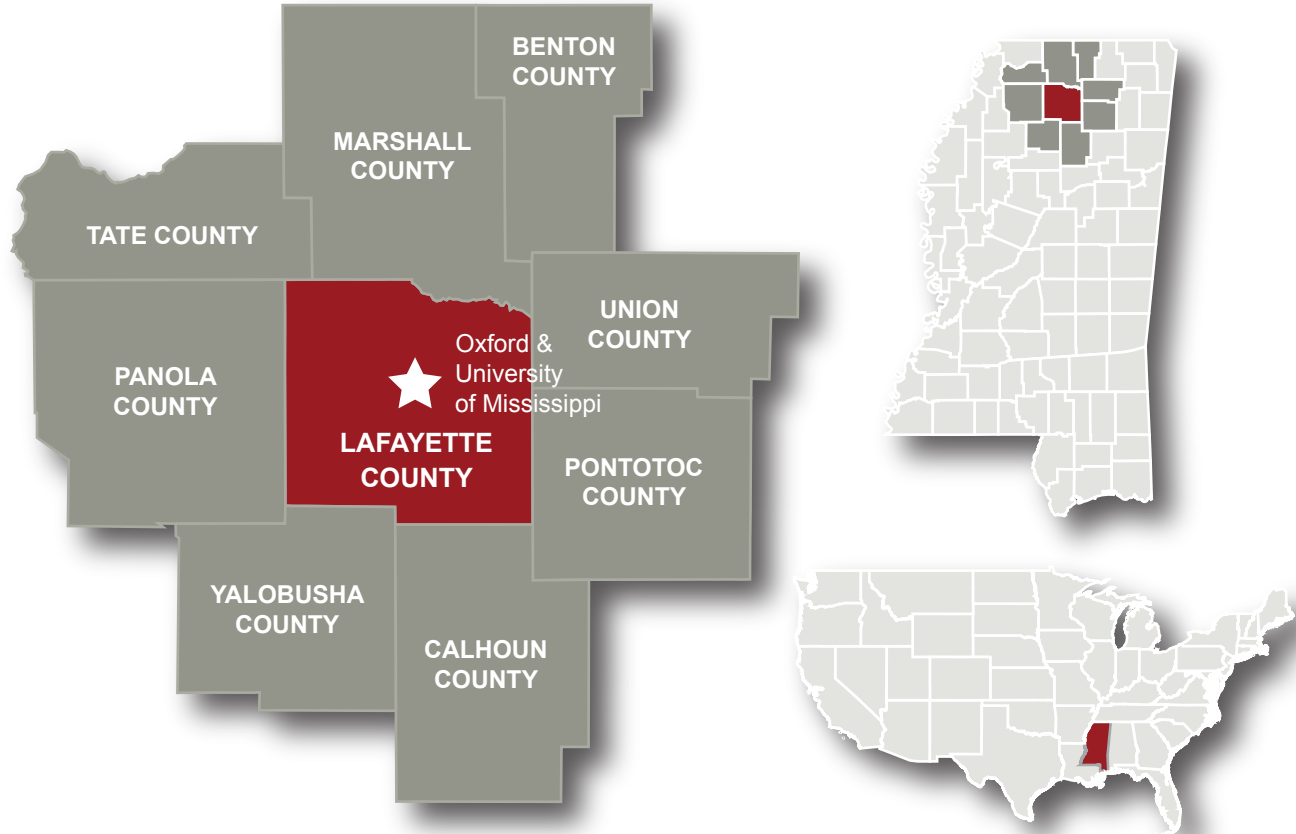

Location of Lafayette County, Mississippi

Distance to Major Cities

City	Miles from Oxford, MS
Memphis, TN	86
Jackson, MS	164
Birmingham, AL	185
Little Rock, AR	199
Nashville, TN	234
Montgomery, AL	267
Mobile, AL	311
Atlanta, GA	330
Biloxi, MS	337
New Orleans, LA (port of)	359
Pensacola, FL	369
Des Moines, IA	369

City	Miles from Oxford, MS
Jefferson City, MO	419
Lexington, KY	446
Springfield, IL	465
Tallahassee, FL	482
Tulsa, OK	485
Indianapolis, IN	519
Columbia, SC	544
Oklahoma City, OK	550
Fort Worth, TX	570
Charlotte, NC	574
Topeka, KS	598
Chicago, IL	617